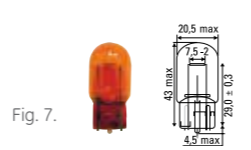

Type	ECE	W	Icon	Icon	Fig.	SKU	EAN

Žárovky pro obrysová, brzdová a směrová světla
Żarówky pozycyjne, stopowe i do kierunkowskazów
Brems-, Blink- und Schlußlichtlampen
Tail, stop and direction lamps

1056	PY21W	21	BAU15s	1/10/200	1	37964	0043168379649
				10/200	1	17248	9004102328193
				2/20 blister	1	17133	0043168354073
1057	P21W	21	BA15s	1/10/200	2	37894	0043168378949
				10/200	2	17218	9004102238058
				2/20 blister	2	17131	0043168354066
1058	P21W	21	BA15d	10/200	3	17219	9004102349914
1156		32 CP	BA15s	10/200	2	77369	0043168773690
1077	P21/5W	21/5	BAY15d	1/10/200	5	37896	0043168378963
				10/200	5	17228	9004102238096
				2/20 blister	5	17130	0043168354097
1098		20/5	BA15d	10/200	5	27736	0043168277365
1122	P21/4W	21/4	BAZ15d	10/200	5	17241	9004102238546
				2/20 blister	5	35931	0043168359313
1157	1157 ANSI	32/3 CP	BAY15d	10/200	5	17247	0043168357197
				2/20 blister	5	37969	0043168379694
7440	W21W	21	W3x16d	1/10/100	6	93458	0043168934589
				2/20 blister	6	93447	0043168934473
7440NA	WY21W	21	WX3x16d	1/10/100	7	76090	0043168760904
				2/20 blister	7	76091	0043168760911
7443	W21/5W	21/5	W3x16q	1/10/100	8	93448	0043168934480
				2/20 blister	8	512863	5994101128631