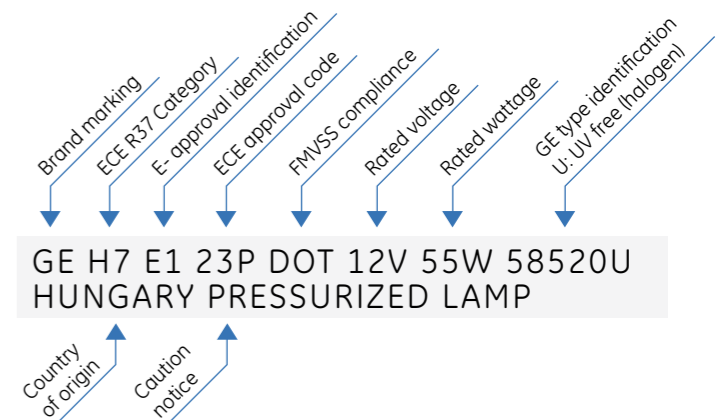

Symbols used on the packaging

- Do not touch with bare fingers
- No disposal of as household waste
- For removal and installation use appropriate eye protection
- Dangerous voltage
- Installation and servicing of electronic device only by qualified electrical employees
- For removal and installation use appropriate gloves
- Read attached instructions before use
- Operation only in luminaire installations with protective shield
- Don't let children play with bulbs
- No operation of lamps with scratched or damaged glass bulb
- Beware of temperature
- Switch off light before re-lamping
- Not suitable for household use
- Use as vehicle lamp 12V or 24V

Base stamps on the GE automotive lamps

Halogen auto lamp marking