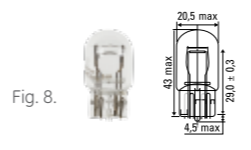

Type	ECE	W	Icon	Icon	Fig.	SKU	EAN

Žárovky pro obrysová, brzdová a směrová světla
Żarówky pozycyjne, stopowe i do kierunkowskazów
Brems-, Blink- und Schlußlichtlampen
Tail, stop and direction lamps

1056	PY21W	21	BAU15s	1/10/200	1	37964	0043168379649
				10/200	1	17248	9004102328193
				2/20 blister	1	17133	0043168354073
1057	P21W	21	BA15s	1/10/200	2	37894	0043168378949
				10/200	2	17218	9004102238058
				2/20 blister	2	17131	0043168354066
1058	P21W	21	BA15d	10/200	3	17219	9004102349914
1156		32 CP	BA15s	10/200	2	77369	0043168773690
1077	P21/5W	21/5	BAY15d	1/10/200	5	37896	0043168378963
				10/200	5	17228	9004102238096
				2/20 blister	5	17130	0043168354097
1098		20/5	BA15d	10/200	5	27736	0043168277365
1122	P21/4W	21/4	BAZ15d	10/200	5	17241	9004102238546
				2/20 blister	5	35931	0043168359313
1157	1157 ANSI	32/3 CP	BAY15d	10/200	5	17247	0043168357197
				2/20 blister	5	37969	0043168379694
7440	W21W	21	W3x16d	1/10/100	6	93458	0043168934589
				2/20 blister	6	93447	0043168934473
7440NA	WY21W	21	WX3x16d	1/10/100	7	76090	0043168760904
				2/20 blister	7	76091	0043168760911
7443	W21/5W	21/5	W3x16q	1/10/100	8	93448	0043168934480
				2/20 blister	8	512863	5994101128631