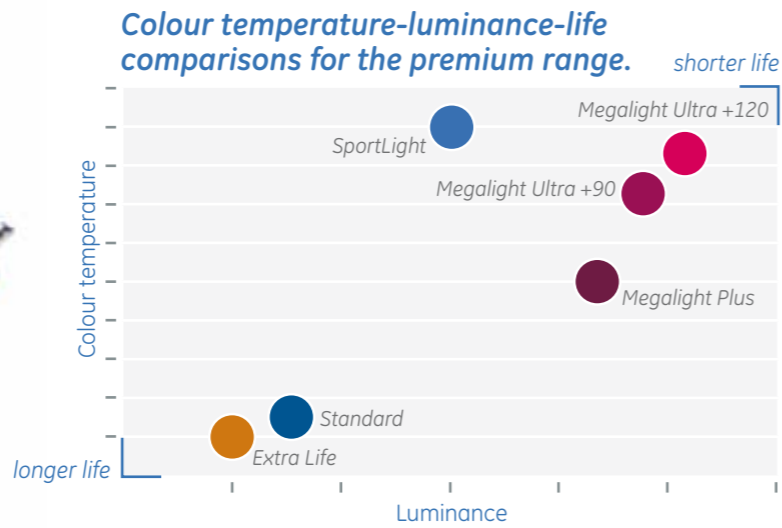

* 5100K, 6000K and 10000K high colour temperature Blue and Super Blue discharge lamps have no E-mark, designed for OFF ROAD use only.

Halogen headlight lamps

lighting your way...

As well as the basic range, GE automotive also offers the premium range, based on special lamp designs. The premium range includes: Megalight Ultra +120, Megalight Ultra +90, Megalight Plus, Sportlight, Extra Life, Heavy Star, Rally. The premium lamps have additional benefits in terms of life, colour, vibration resistance or wattage.

The premium lamps are also E1 marked, making their use on the EU roads possible, with the exception of Rally lamps that were designed for off-road usage.

Extra life lamps have enhanced life, Megalight Plus and Ultra lamps possess increased luminance, Sportlight halogen lamps give intense blue-white light.