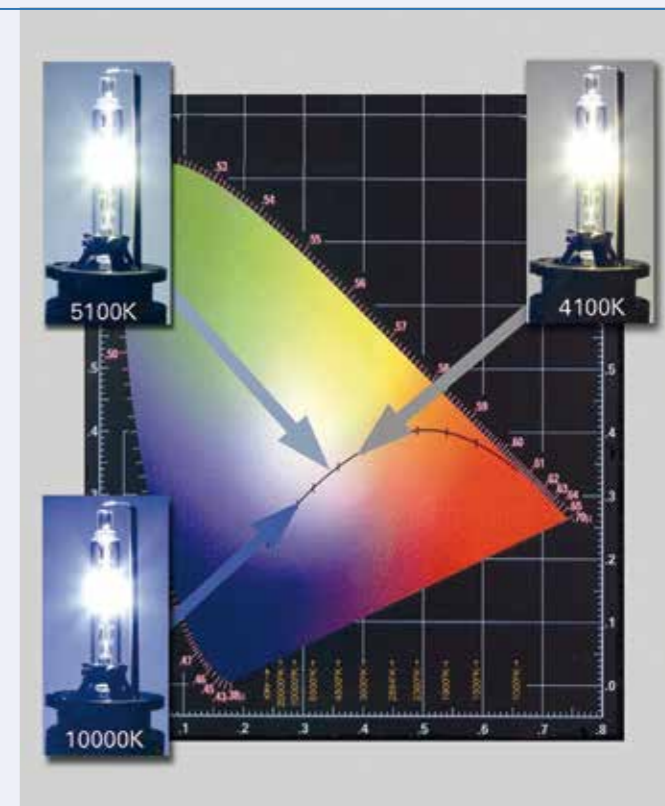

Benefits of GE Discharge lamps:

- Better visibility and illumination- the light emitted provides the driver with many benefits. It assists the human eye and allows better visibility and improved hazard awareness, allowing the driver to navigate poor driving conditions with increased confidence and with less fatigue.
- Greater illuminated area on the road.
- Lower power consumption – 35W only instead of 55W (ordinary halogen lamp power consumption).
- Better durability – excellent vibration and shock resistance giving significantly greater reliability.
- Optically advantageous whiter light compared to halogen lamps designed to give a colour that is closer to natural daylight.

Type	Colour Temperature (K)	
	D2S	D2R
Blue Standard 53500, 53510	4100	4000
Blue* 53550, 53570	5100, 6000	5100, 6000
Super Blue* 53560, 53580	10 000	10 000