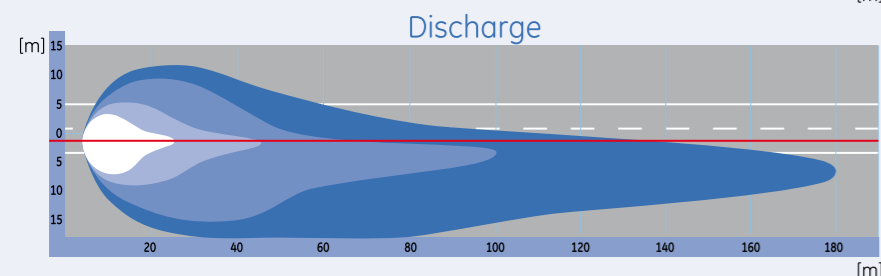

Xenon High Intensity Discharge lamps

Xensation™ - D1S, D2S, D2R

Xensation GE D1S, D2S, D2R Automotive discharge headlight lamps

Thanks to our latest lighting technology, GE Xensation lamps provide a major leap in road safety over conventional halogen lamps due to enormous increase in the illuminated field of vision. See the comparative light charts and photos below.

Benefits of GE Discharge lamps:

- Better visibility and illumination- the light emitted provides the driver with many benefits. It assists the human eye and allows better visibility and improved hazard awareness, allowing the driver to navigate poor driving conditions with increased confidence and with less fatigue.
- Greater illuminated area on the road.
- Lower power consumption – 35W only instead of 55W (ordinary halogen lamp power consumption).
- Better durability – excellent vibration and shock resistance giving significantly greater reliability.
- Optically advantageous whiter light compared to halogen lamps designed to give a colour that is closer to natural daylight.

Type	Colour Temperature (K)	
	D2S	D2R
Blue Standard 53500, 53510	4100	4000
Blue* 53550, 53570	5100, 6000	5100, 6000
Super Blue* 53560, 53580	10 000	10 000

D1, D2

Type	ECE	W			Fig.	SKU	EAN
Xenon-HID – Headlight lamps							

Žárovky do hlavních světlometů
Żarówki do reflektorów głównych - światła drogowe i mijania
Hauptscheinwerferlampen
Headlight lamps – upper and lower beam