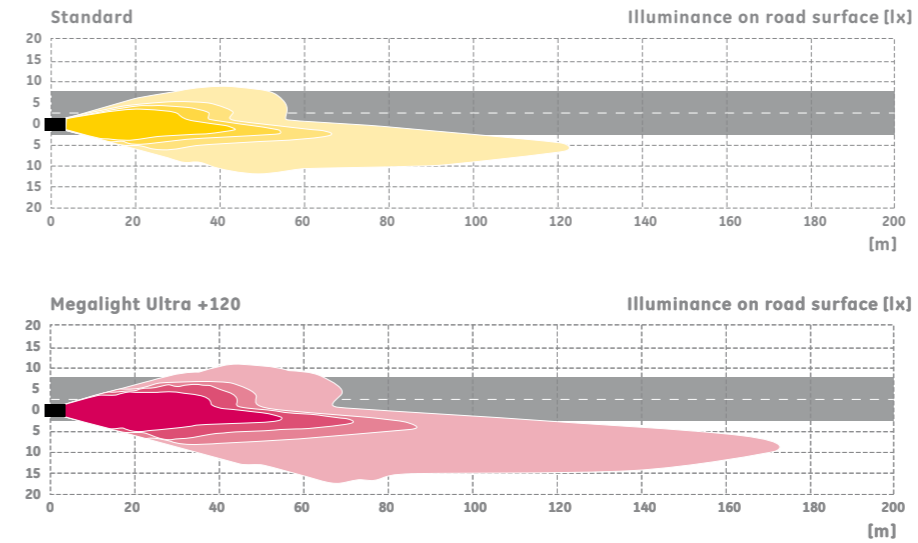

More light
Better visibility
Improved driving performance