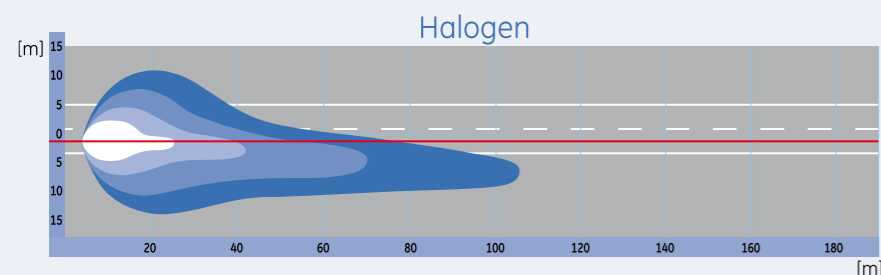

Xenon High Intensity Discharge lamps

Xensation™ - D1S, D2S, D2R

Xensation GE D1S, D2S, D2R Automotive discharge headlight lamps

Thanks to our latest lighting technology, GE Xensation lamps provide a major leap in road safety over conventional halogen lamps due to enormous increase in the illuminated field of vision. See the comparative light charts and photos below.

Benefits of GE Discharge lamps:

- Better visibility and illumination- the light emitted provides the driver with many benefits. It assists the human eye and allows better visibility and improved hazard awareness, allowing the driver to navigate poor driving conditions with increased confidence and with less fatigue.
- Greater illuminated area on the road.
- Lower power consumption – 35W only instead of 55W (ordinary halogen lamp power consumption).
- Better durability – excellent vibration and shock resistance giving significantly greater reliability.
- Optically advantageous whiter light compared to halogen lamps designed to give a colour that is closer to natural daylight.

Type	Colour Temperature (K)	
	D2S	D2R
Blue Standard 53500, 53510	4100	4000
Blue* 53550, 53570	5100, 6000	5100, 6000
Super Blue* 53560, 53580	10 000	10 000

D1, D2

Type	ECE	W			Fig.	SKU	EAN
Xenon-HID – Headlight lamps							

Žárovky do hlavních světlometů
Żarówki do reflektorów głównych - światła drogowe i mijania
Hauptscheinwerferlampen
Headlight lamps – upper and lower beam