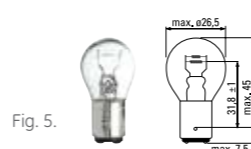

Type	ECE	W	Icon	Icon	Fig.	SKU	EAN

Žárovky pro obrysová, brzdová a směrová světla
Żarówky pozycyjne, stopowe i do kierunkowskazów
Brems-, Blink- und Schlußlichtlampen
Tail, stop and direction lamps

1056	PY21W	21	BAU15s	1/10/200	1	37964	0043168379649
				10/200	1	17248	9004102328193
				2/20 blister	1	17133	0043168354073
1057	P21W	21	BA15s	1/10/200	2	37894	0043168378949
				10/200	2	17218	9004102238058
				2/20 blister	2	17131	0043168354066
1058	P21W	21	BA15d	10/200	3	17219	9004102349914
1156		32 CP	BA15s	10/200	2	77369	0043168773690
1077	P21/5W	21/5	BAY15d	1/10/200	5	37896	0043168378963
				10/200	5	17228	9004102238096
				2/20 blister	5	17130	0043168354097
1098		20/5	BA15d	10/200	5	27736	0043168277365
1122	P21/4W	21/4	BAZ15d	10/200	5	17241	9004102238546
				2/20 blister	5	35931	0043168359313
1157	1157 ANSI	32/3 CP	BAY15d	10/200	5	17247	0043168357197
				2/20 blister	5	37969	0043168379694
7440	W21W	21	W3x16d	1/10/100	6	93458	0043168934589
				2/20 blister	6	93447	0043168934473
7440NA	WY21W	21	WX3x16d	1/10/100	7	76090	0043168760904
				2/20 blister	7	76091	0043168760911
7443	W21/5W	21/5	W3x16q	1/10/100	8	93448	0043168934480
				2/20 blister	8	512863	5994101128631