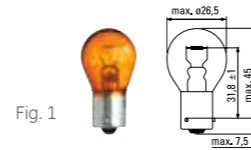

Type	ECE	W	Icon	Icon	Fig.	SKU	EAN

Žárovky pro obrysová, brzdová a směrová světla
Żarówky pozycyjne, stopowe i do kierunkowskazów
Brems-, Blink- und Schlußlichtlampen
Tail, stop and direction lamps

1056	PY21W	21	BAU15s	1/10/200	1	37964	0043168379649
				10/200	1	17248	9004102328193
				2/20 blister	1	17133	0043168354073
1057	P21W	21	BA15s	1/10/200	2	37894	0043168378949
				10/200	2	17218	9004102238058
				2/20 blister	2	17131	0043168354066
1058	P21W	21	BA15d	10/200	3	17219	9004102349914
1156		32 CP	BA15s	10/200	2	77369	0043168773690
1077	P21/5W	21/5	BAY15d	1/10/200	5	37896	0043168378963
				10/200	5	17228	9004102238096
				2/20 blister	5	17130	0043168354097
1098		20/5	BA15d	10/200	5	27736	0043168277365
1122	P21/4W	21/4	BAZ15d	10/200	5	17241	9004102238546
				2/20 blister	5	35931	0043168359313
1157	1157 ANSI	32/3 CP	BAY15d	10/200	5	17247	0043168357197
				2/20 blister	5	37969	0043168379694
7440	W21W	21	W3x16d	1/10/100	6	93458	0043168934589
				2/20 blister	6	93447	0043168934473
7440NA	WY21W	21	WX3x16d	1/10/100	7	76090	0043168760904
				2/20 blister	7	76091	0043168760911
7443	W21/5W	21/5	W3x16q	1/10/100	8	93448	0043168934480
				2/20 blister	8	512863	5994101128631