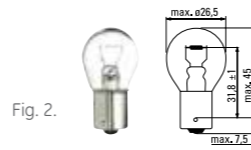

Type	ECE	W	Icon	Icon	Fig.	SKU	EAN

Žárovky pro obrysová, brzdová a směrová světla
Żarówky pozycyjne, stopowe i do kierunkowskazów
Brems-, Blink- und Schlußlichtlampen
Tail, stop and direction lamps

1056	PY21W	21	BAU15s	1/10/200	1	37964	0043168379649
				10/200	1	17248	9004102328193
				2/20 blister	1	17133	0043168354073
1057	P21W	21	BA15s	1/10/200	2	37894	0043168378949
				10/200	2	17218	9004102238058
				2/20 blister	2	17131	0043168354066
1058	P21W	21	BA15d	10/200	3	17219	9004102349914
1156		32 CP	BA15s	10/200	2	77369	0043168773690
1077	P21/5W	21/5	BAY15d	1/10/200	5	37896	0043168378963
				10/200	5	17228	9004102238096
				2/20 blister	5	17130	0043168354097
1098		20/5	BA15d	10/200	5	27736	0043168277365
1122	P21/4W	21/4	BAZ15d	10/200	5	17241	9004102238546
				2/20 blister	5	35931	0043168359313
1157	1157 ANSI	32/3 CP	BAY15d	10/200	5	17247	0043168357197
				2/20 blister	5	37969	0043168379694
7440	W21W	21	W3x16d	1/10/100	6	93458	0043168934589
				2/20 blister	6	93447	0043168934473
7440NA	WY21W	21	WX3x16d	1/10/100	7	76090	0043168760904
				2/20 blister	7	76091	0043168760911
7443	W21/5W	21/5	W3x16q	1/10/100	8	93448	0043168934480
				2/20 blister	8	512863	5994101128631