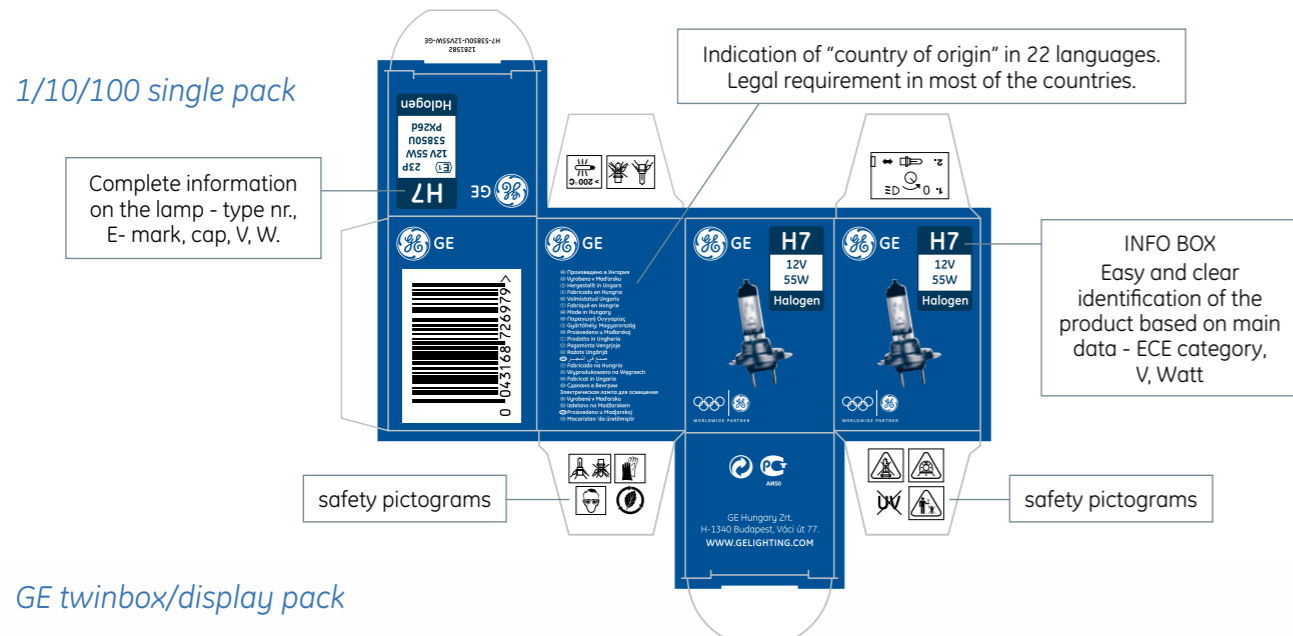

GE auto aftermarket pack concept

GE Lighting – has been a leading supplier to Automotive OEM and Aftermarket customers throughout the world for many decades. We continue our pioneering work to offer advanced solutions and benefits that can fulfill our customers' needs.

Our brand is the symbol of our heritage, and of the quality and trust we have delivered to our customers. It embodies our commitment to anticipate and meet their changing needs. It represents the imagination we use to address those needs in a manner that reflects our values.

As a result of continuous efforts to fulfill our customers' changing needs - GE has developed the aftermarket packaging concept. The main objective of our redesigned packaging is to enhance the shopping experience and drive upsell.

GE twinbox/display pack